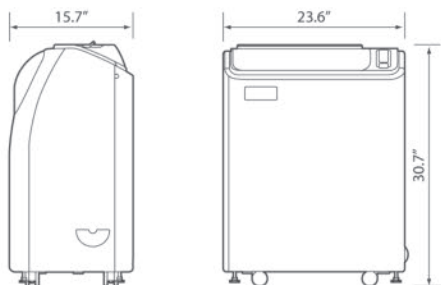

FCR Prima Specifications:

Standard Components	FCR Prima Image Reader (Model: CR-IR 391RU) AC power cord
Other System Components	FCRView Image Management Workstation, FCRView-Prima Cart (optional), Dry Imager: DRYPIX 2000, 4000, 7000 (optional)
Supplies	Imaging Plate ST-VI: 14" x 17", 14" x 14", 10" x 12", 8" x 10", 24 x 30 cm, 18 x 24 cm, 15 x 30 cm IP Cassette Type CC: 14" x 17", 14" x 14", 10" x 12", 8" x 10", 24 x 30 cm, 18 x 24 cm, 15 x 30 cm
Processing Capacity	Up to 29 Imaging Plates/hr.
Time to Image Display	Min. 23 sec.
Dimensions (W x D x H)	23.6" x 15.7" x 30.7"
Weight	154lbs.
Power Supply Conditions	Single phase 50-60Hz AC100-240V ±10% 5A (max)
Environmental Conditions	Operating Conditions: • Temperature: 59-86° F • Humidity: 15-80%RH (No dew condensation) • Atmospheric pressure: 750-1060hPa

Dimensions:

For more information, contact Fujifilm at 1-866-879-0006 or www.fujiprivatepractice.com

Authorized Fujifilm Dealer:

Flexible reading in multiple cassette sizes.

The FCR Prima cassette supports multiple sizes for a wide range of studies, including chest, lumbar spine, panoramic (15 x 30cm), and extremities.

Imaging Plate ST-VI

14" x 17", 14" x 14",
10" x 12", 8" x 10",
24 x 30 cm, 18 x 24 cm,
15 x 30 cm

IP Cassette Type CC

14" x 17", 14" x 14",
10" x 12", 8" x 10",
24 x 30 cm, 18 x 24 cm,
15 x 30 cm

Durability you can rely on.