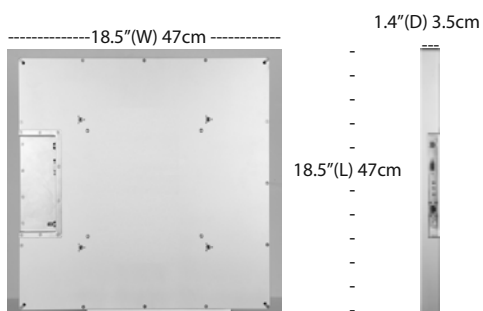

## Alto™ DR 17x17 Fixed Gadox Panel Technical Specs

Detection Area 17x17 inch (43cmx43cm)

Dimensions 18.5 (W) x 18.5 (L) x 1.4 (D) inches

Weight 24.2 (lbs) 11(kg)

Scintillator Amorphous Silicon  
Gadolinium Oxysulfide G2O2S (Gadox)